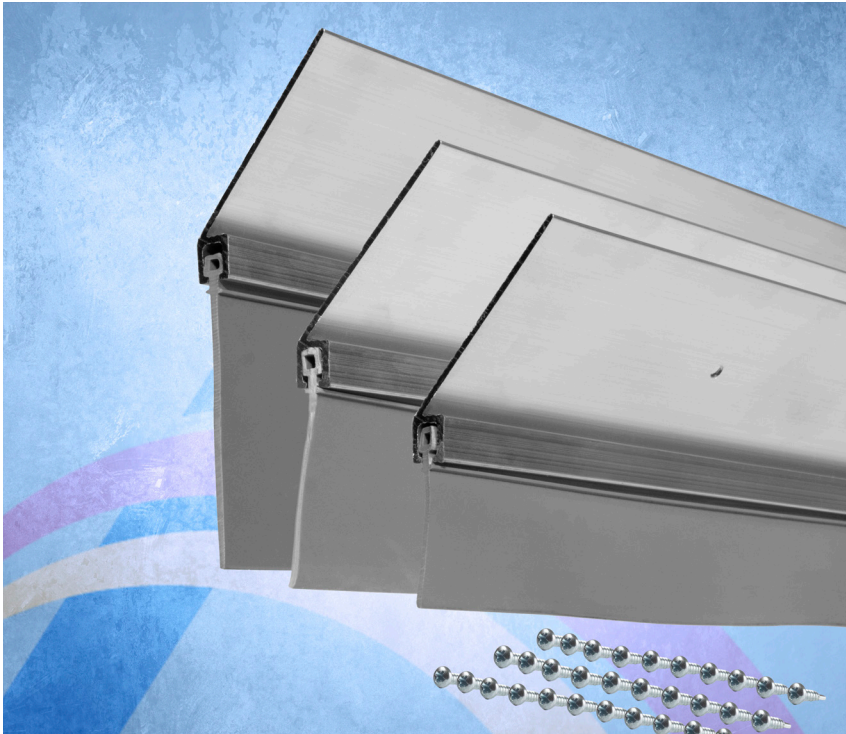

Standard
Vinyl Seal Kits

Pre-Made Vinyl Seal Kits Standard 45° and Straight

Pre-Made Vinyl Seal Kits

Save valuable time with pre-made Vinyl Seal Kits from Action Industries. A great solution for installers working on residential, commercial, and rolling steel doors. Vinyl Seal Kits cut down on inventory while freeing up space on your shelf or in your truck. Each kit comes with Standard V000 vinyl installed and is available in cut down kits to save on shipping.

Tailor the kit to your exact needs with kits made with all standard vinyl seal sizes. Available in 8 Ft X 8 Ft, 8 Ft X 10 Ft, 9 Ft x 10 Ft, 10 Ft X 10 Ft, 12 Ft X 12 Ft, and 12 Ft X 14 Ft sizes, Vinyl Seal Kits are a great solution for residential and commercial doors. Tailor the kit to your exact needs with two retainer profiles (90° and 45°) allow you to get the perfect fit for the job. Customize the blade length of the kit by choosing between 1, 1-3/8, and 2-inch lengths.

Vinyl Seal Kit Features:

- Available cut down kits for easy shipping.
- Available in straight and angled profiles to fit any door.
- Create the perfect seal with customizable vinyl blade lengths
- Comes with fasteners needed for installation

Call for Quote • 800.321.1130

www.action-ind.com

Pre-Made Vinyl Seal Kits

Standard 45° and Straight

Pre-Made Vinyl Seal Kit Details: Standard Vinyl Seal Kits:

- Available in 45° or straight profiles
- Custom brush bristle lengths 1", 1-3/8", and 2"
- Easy to install – pre-punched holes, no drilling.
- Everything you need in one box – seal, retainers, nails, instructions