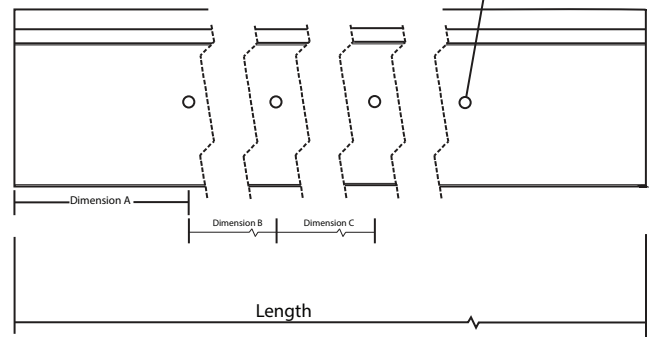

Tailor the kit to your exact needs with kits made with all standard vinyl seal sizes. Available in 8 Ft X 8 Ft, 8 Ft X 10 Ft, 9 Ft x 10 Ft, 10 Ft X 10 Ft, 12 Ft X 12 Ft, and 12 Ft X 14 Ft sizes, Vinyl Seal Kits are a great solution for residential and commercial doors. Tailor the kit to your exact needs with two retainer profiles (90° and 45°) allow you to get the perfect fit for the job. Customize the blade length of the kit by choosing between 1, 1-3/8, and 2-inch lengths.

Vinyl Seal Kit Features:

- Available cut down kits for easy shipping.
- Available in straight and angled profiles to fit any door.
- Create the perfect seal with customizable vinyl blade lengths
- Comes with fasteners needed for installation

Call for Quote • 800.321.1130

www.action-ind.com

Pre-Made Vinyl Seal Kits

Standard 45° and Straight

Pre-Made Vinyl Seal Kit Details: Standard Vinyl Seal Kits:

- Available in 45° or straight profiles
- Custom brush bristle lengths 1", 1-3/8", and 2"
- Easy to install – pre-punched holes, no drilling.
- Everything you need in one box – seal, retainers, nails, instructions

Vinyl Seal Kits sit flush against the door panels when installed properly

Standard Retainer Measurements

Length	Dimension A	Dimension B	Dimension C
4'1"	4.50"	10.00"	10.00"
5'1"	3.00"	11.00"	11.00"
8'2"	4.00"	10.00"	10.00"
10'2"	2.00"	9.00"	10.00"
12'4"	4.00"	10.00"	10.00"
14'4"	3.00"	8.00"	10.00"