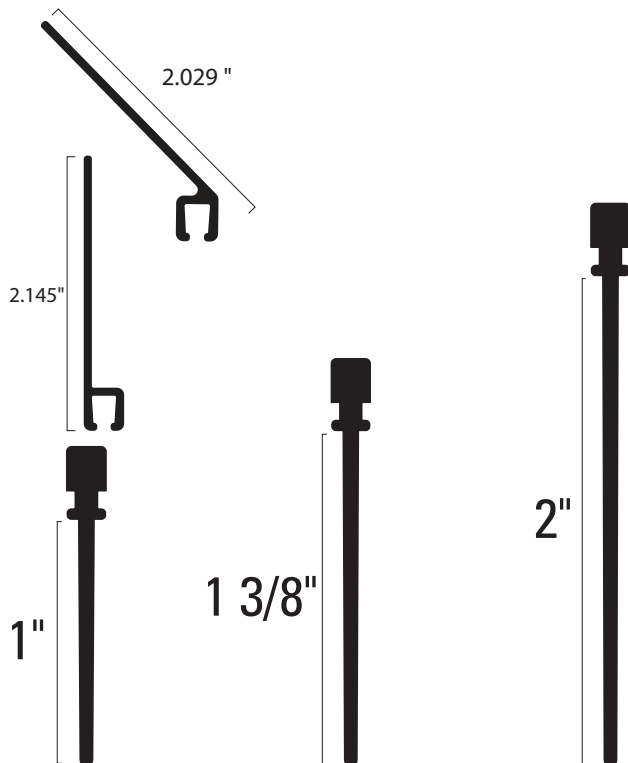

Tailor the kit to your exact needs with kits made with all standard vinyl seal sizes. Available in 8 Ft X 8 Ft, 8 Ft X 10 Ft, 9 Ft x 10 Ft, 10 Ft X 10 Ft, 12 Ft X 12 Ft, and 12 Ft X 14 Ft sizes, Vinyl Seal Kits are a great solution for residential and commercial doors. Tailor the kit to your exact needs with two retainer profiles (90° and 45°) allow you to get the perfect fit for the job. Customize the blade length of the kit by choosing between 1, 1-3/8, and 2-inch lengths.

Call for Quote • 800.321.1130

www.action-ind.com

Pre-Made Vinyl Seal Kits

Standard 45° and Straight

Pre-Made Vinyl Seal Kit Details: Standard Vinyl Seal Kits:

- Available in 45° or straight profiles
- Custom brush bristle lengths 1", 1-3/8", and 2"
- Easy to install – pre-punched holes, no drilling.
- Everything you need in one box – seal, retainers, nails, instructions

Vinyl Seal Kits sit flush against the door panels when installed properly

Standard Retainer Measurements

Length	Dimension A	Dimension B	Dimension C
4'1"	4.50"	10.00"	10.00"
5'1"	3.00"	11.00"	11.00"
8'2"	4.00"	10.00"	10.00"
10'2"	2.00"	9.00"	10.00"
12'4"	4.00"	10.00"	10.00"
14'4"	3.00"	8.00"	10.00"