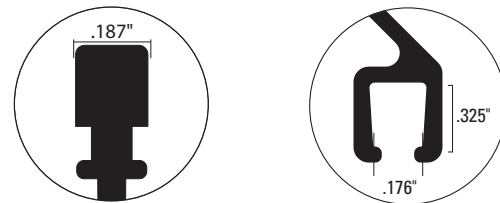

Tailor the kit to your exact needs with kits made with all standard vinyl seal sizes. Available in 8 Ft X 8 Ft, 8 Ft X 10 Ft, 9 Ft x 10 Ft, 10 Ft X 10 Ft, 12 Ft X 12 Ft, and 12 Ft X 14 Ft sizes, Vinyl Seal Kits are a great solution for residential and commercial doors. Tailor the kit to your exact needs with two retainer profiles (90° and 45°) allow you to get the perfect fit for the job. Customize the blade length of the kit by choosing between 1, 1-3/8, and 2-inch lengths.

Call for Quote • 800.321.1130

www.action-ind.com

Pre-Made Vinyl Seal Kits

Standard 45° and Straight

Pre-Made Vinyl Seal Kit Details: Standard Vinyl Seal Kits:

- Available in 45° or straight profiles
- Custom brush bristle lengths 1", 1-3/8", and 2"
- Easy to install – pre-punched holes, no drilling.
- Everything you need in one box – seal, retainers, nails, instructions

Vinyl Seal Kits sit flush against the door panels when installed properly

Standard Retainer Measurements

Length	Dimension A	Dimension B	Dimension C
4'1"	4.50"	10.00"	10.00"
5'1"	3.00"	11.00"	11.00"
8'2"	4.00"	10.00"	10.00"
10'2"	2.00"	9.00"	10.00"
12'4"	4.00"	10.00"	10.00"
14'4"	3.00"	8.00"	10.00"